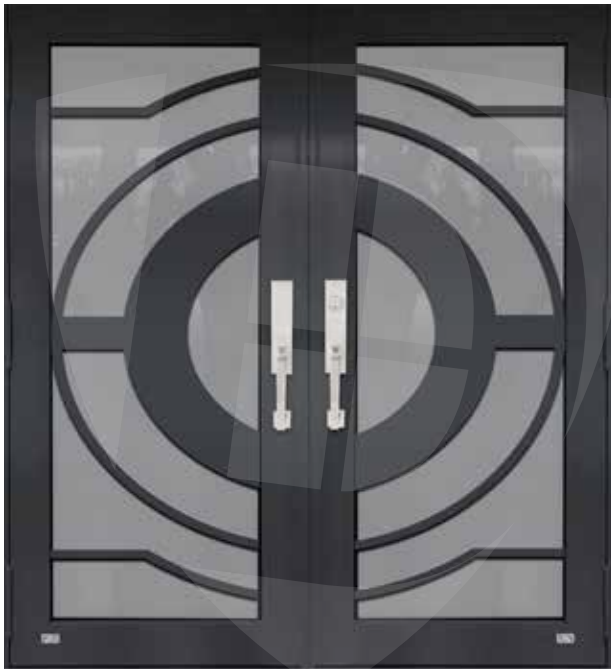

DOOR GLASS DECORATION

DOUBLE ENTRY DOOR BRONZE

CWD-DD-B01

CWD-DD-B02

CWD-DD-B03

We offer Elegant Designs for your Entry Door
Fore more information contact us • **786-374-9885**